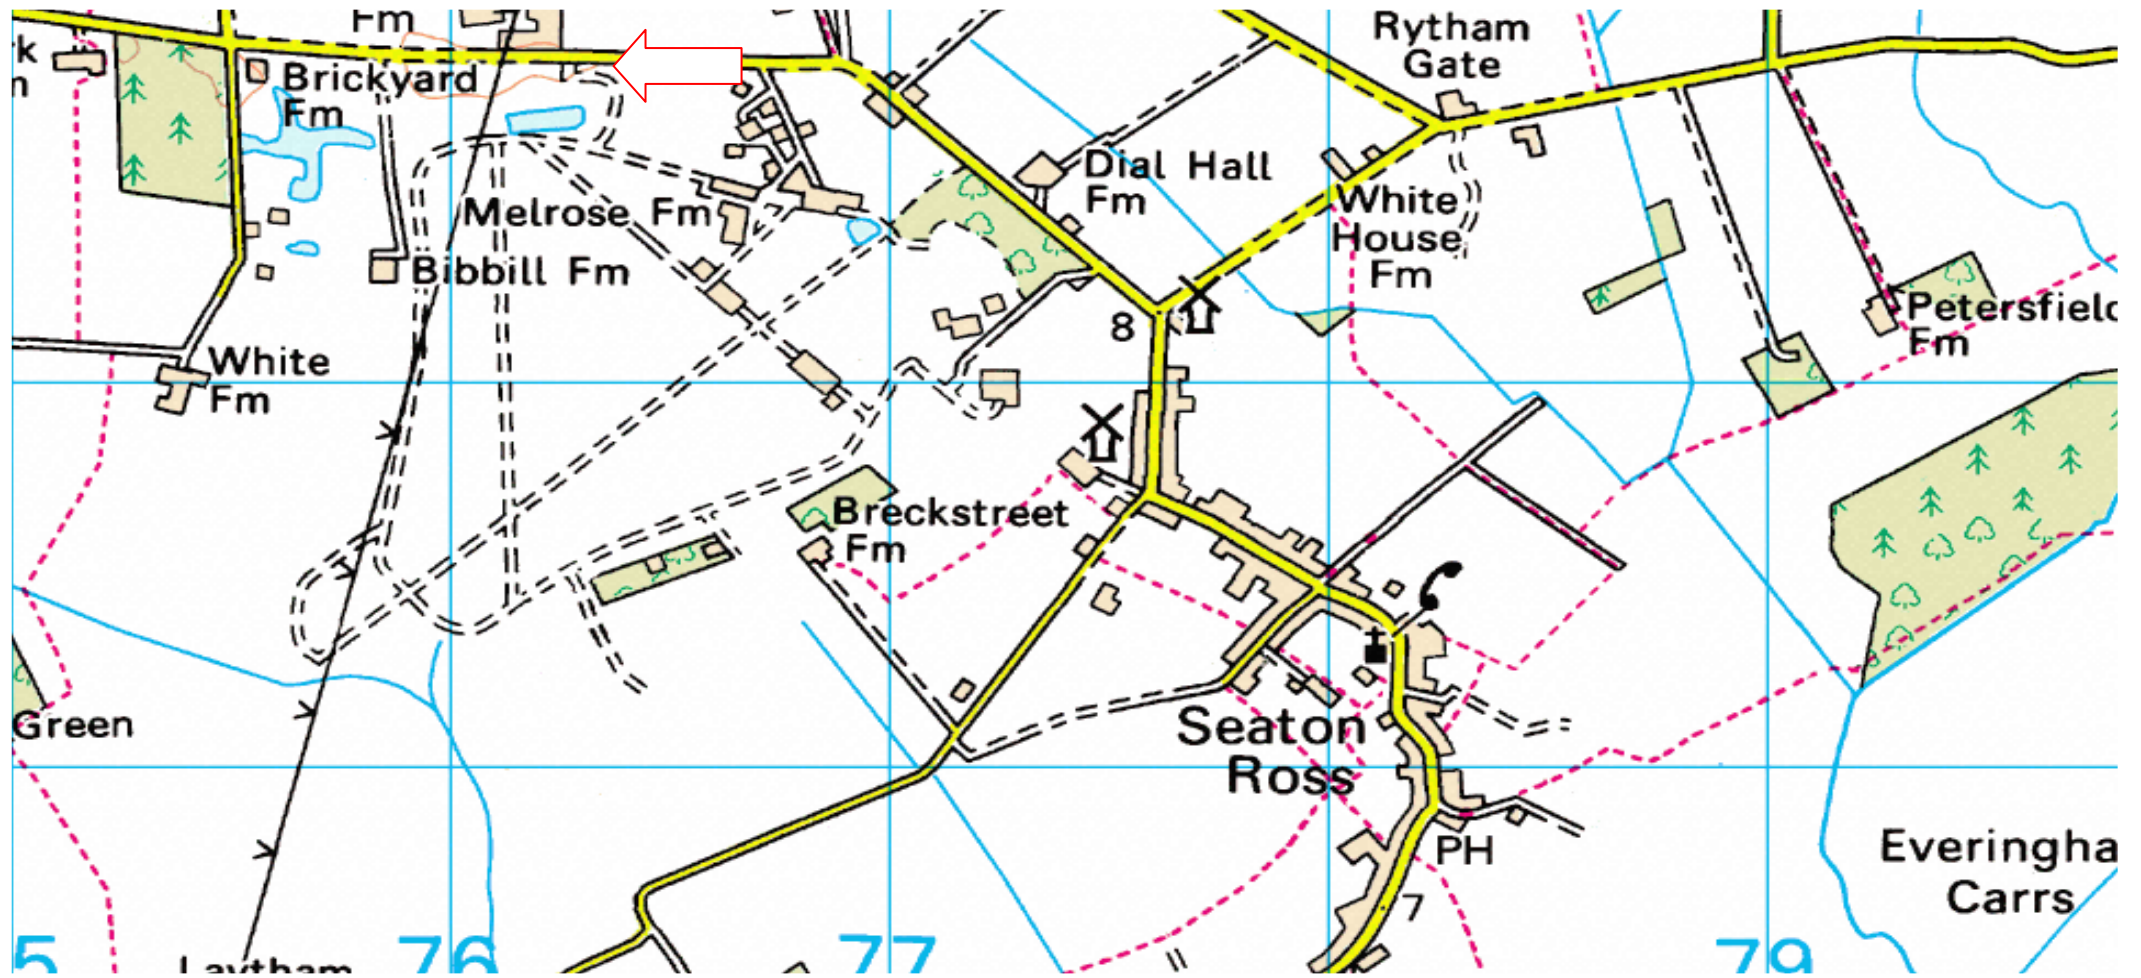

Melbourne Airfield Location

Arrow shows approx location of Airfield – leave M62 @ jct 37 follow A614 (Market Weighton) - Turn left @ roundabout with BP garage on your left - follow B1228 + Orange road side Arrows

Arrow Shows Entrance to Melbourne Airfield