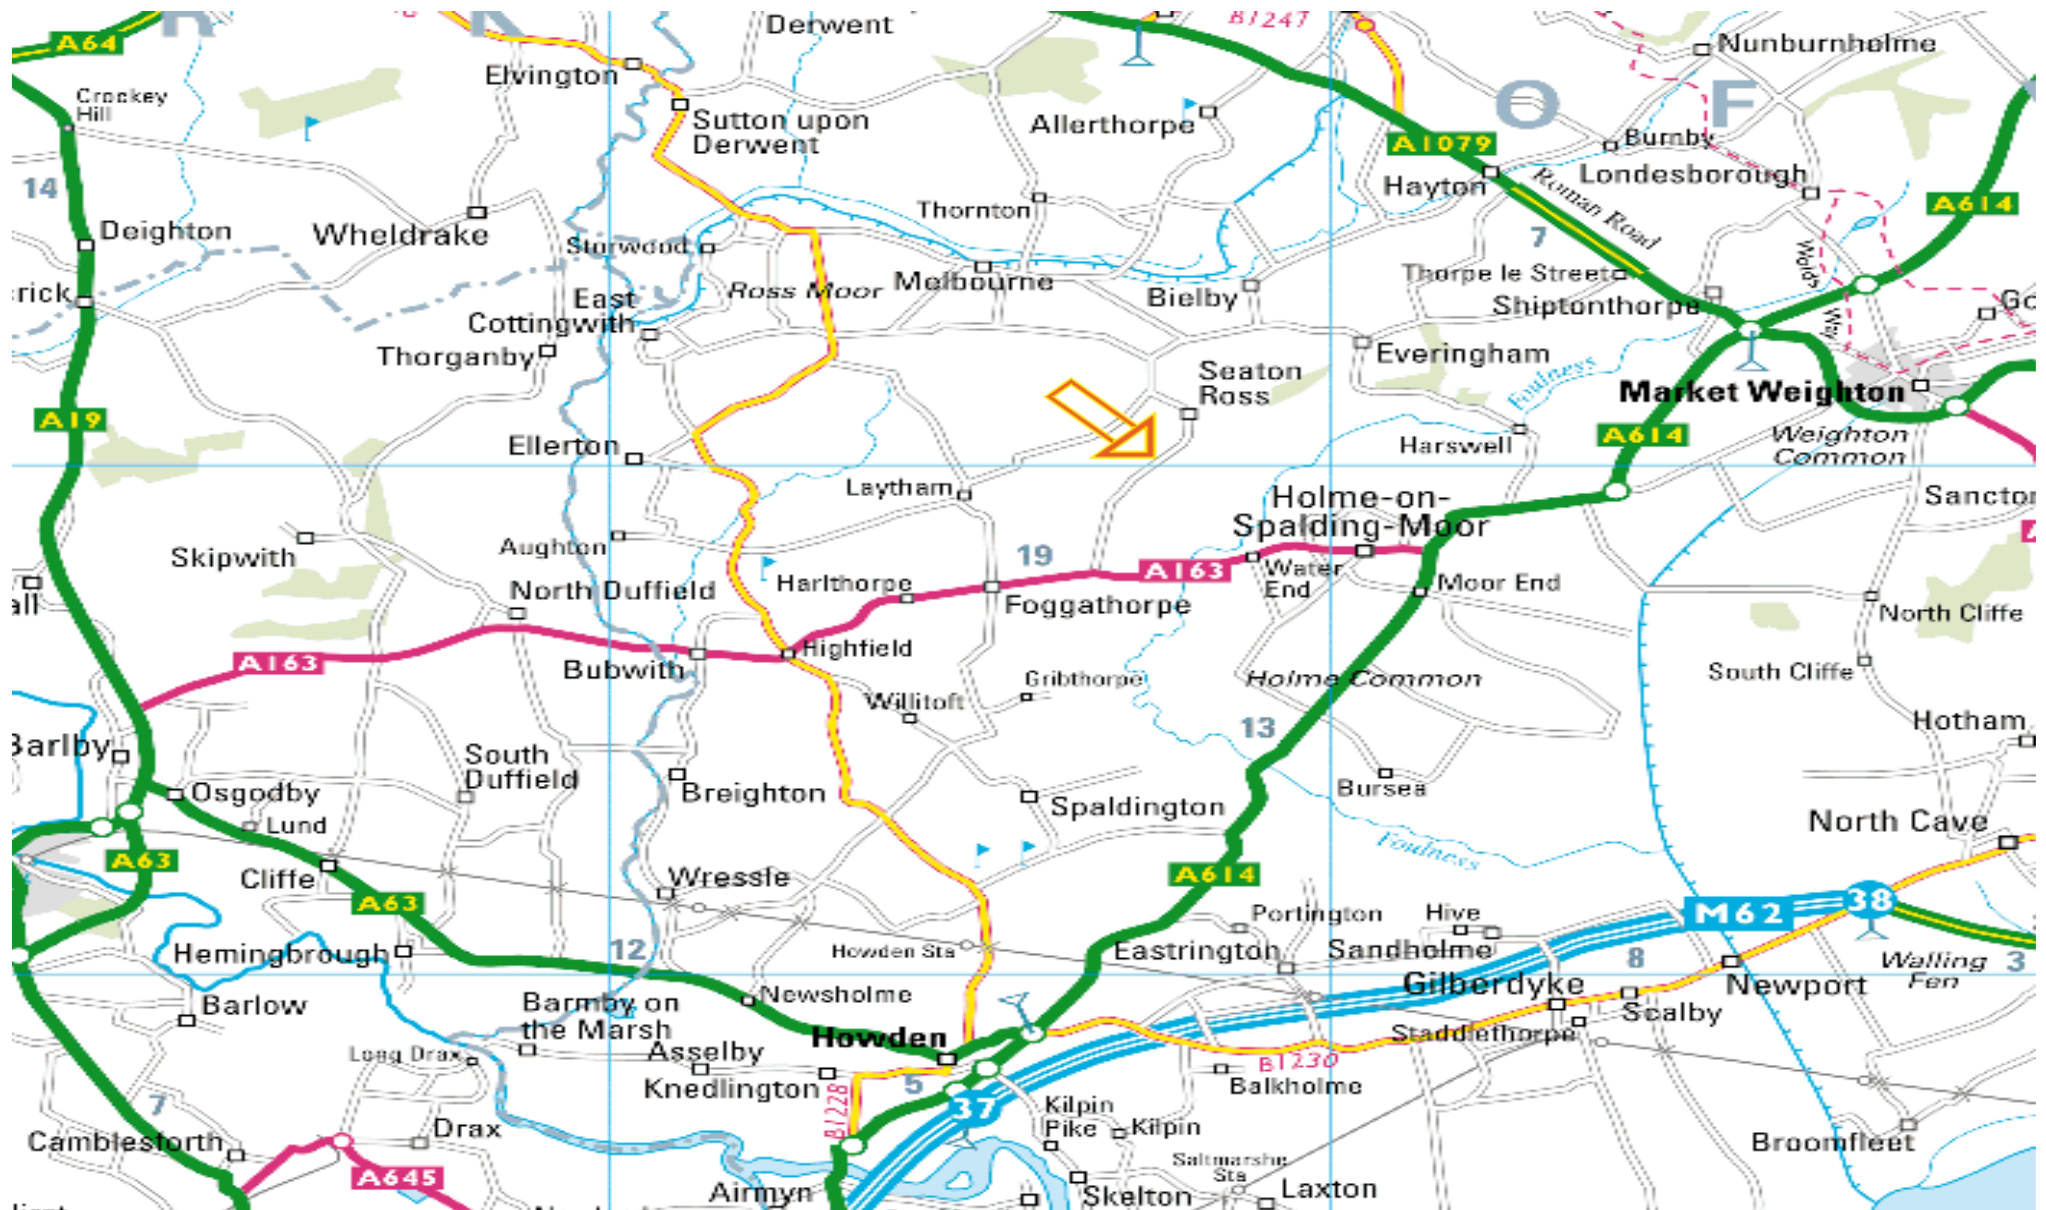

Melbourne Airfield Location

Arrow shows approx location of Airfield – leave M62 @ jct 37 follow A614 (Market Weighton) - Turn left @ roundabout with BP garage on your left - follow B1228 + Orange road side Arrows

Arrow Shows Entrance to Melbourne Airfield